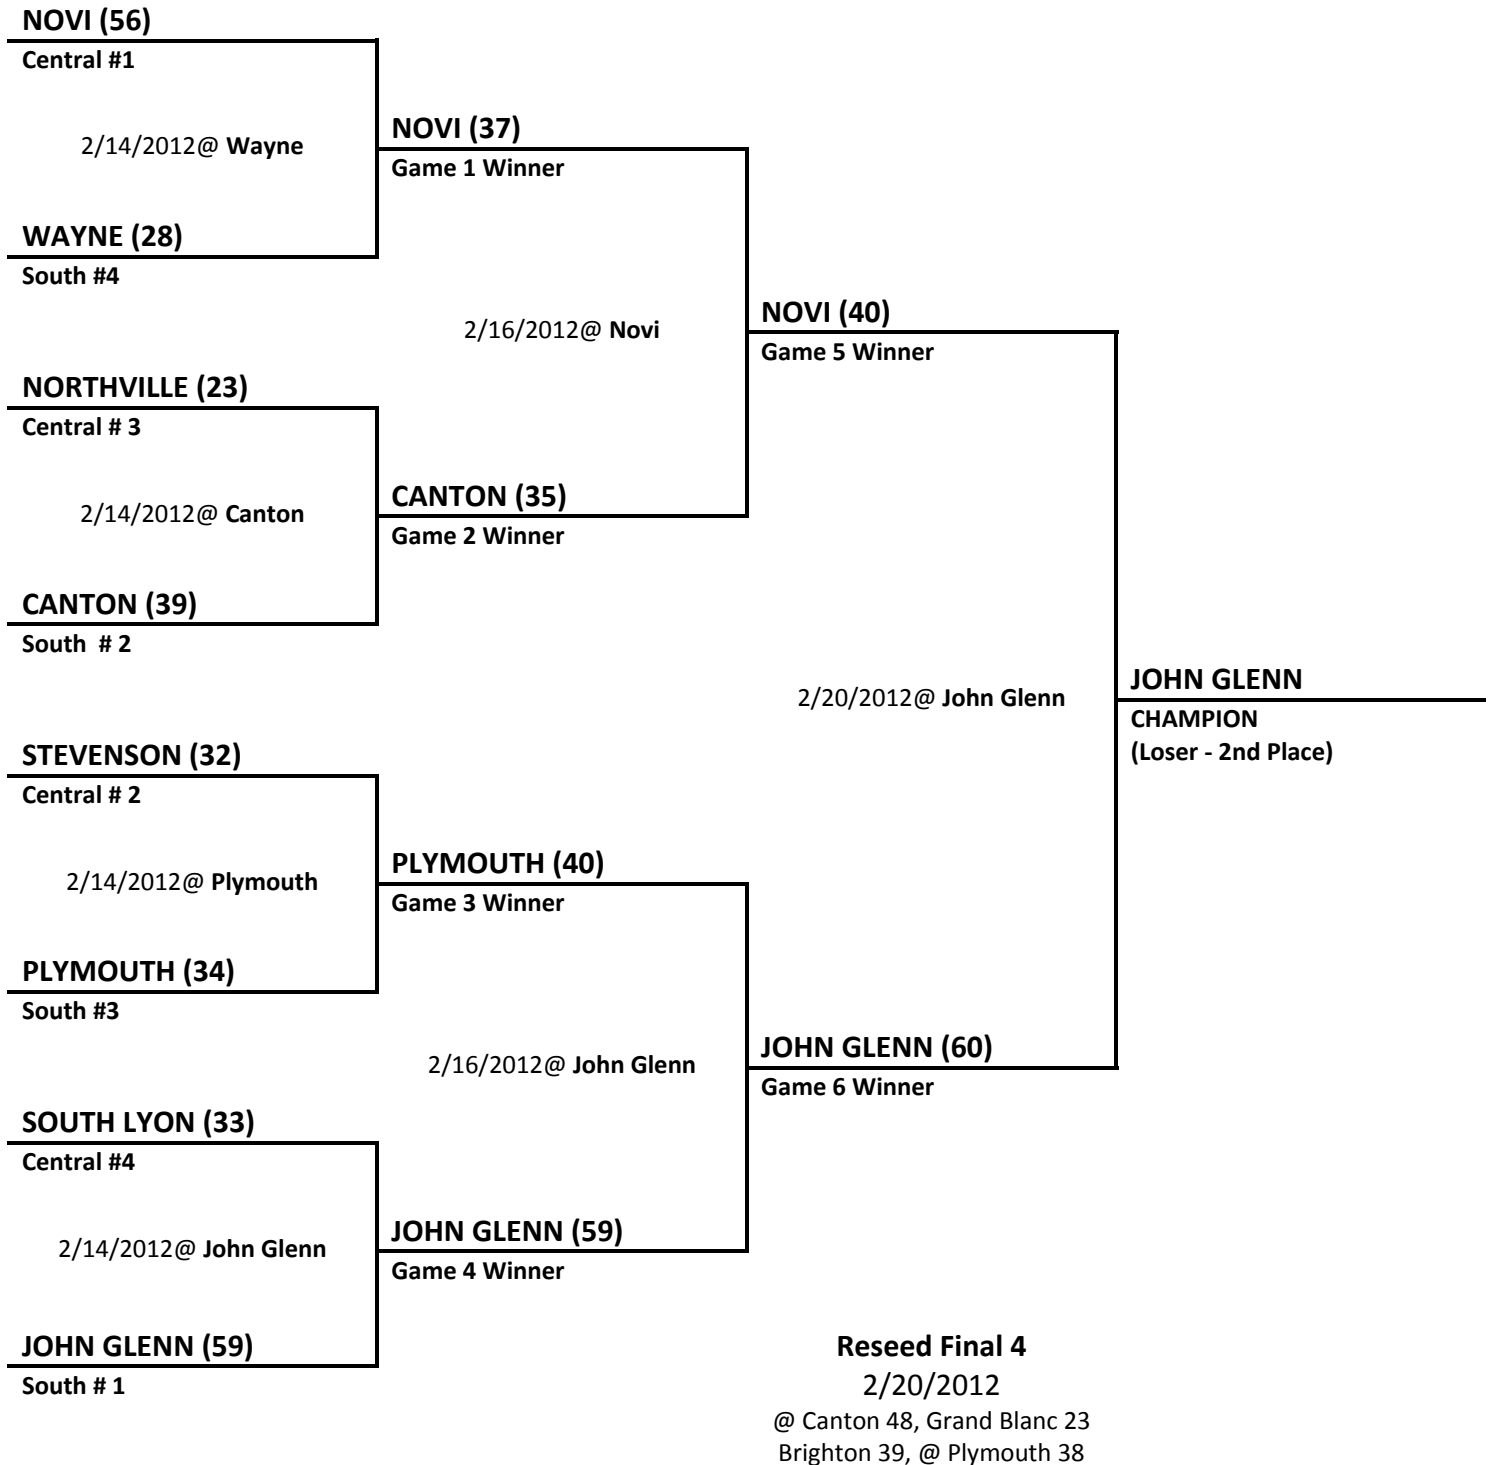

2011-2012 KENSINGTON GIRLS BASKETBALL

1st Round @ – SOUTH

2nd Round @ – CENTRAL

Same Division Games - Highest Seed

3rd Round @ CONFERENCE HOST SITE / LOSERS BRACKET HIGHEST SEED OF TEAM WITH NO HOME GAME

Final 4 - Championship & Consolation Games – at **LAKES SITE**

LOSER BRACKET MATCH-UPS**WAYNE (38)**

2/16/2011 @ Northville

NORTHVILLE (58)**NORTHVILLE****MOTT (50)**

2/16/2011 @ Howell

HOWELL (43)**MOTT****WL WESTERN (58)**

2/16/2011 @ Stevenson

STEVENSON (46)**WL WESTERN****WL CENTRAL (25)**